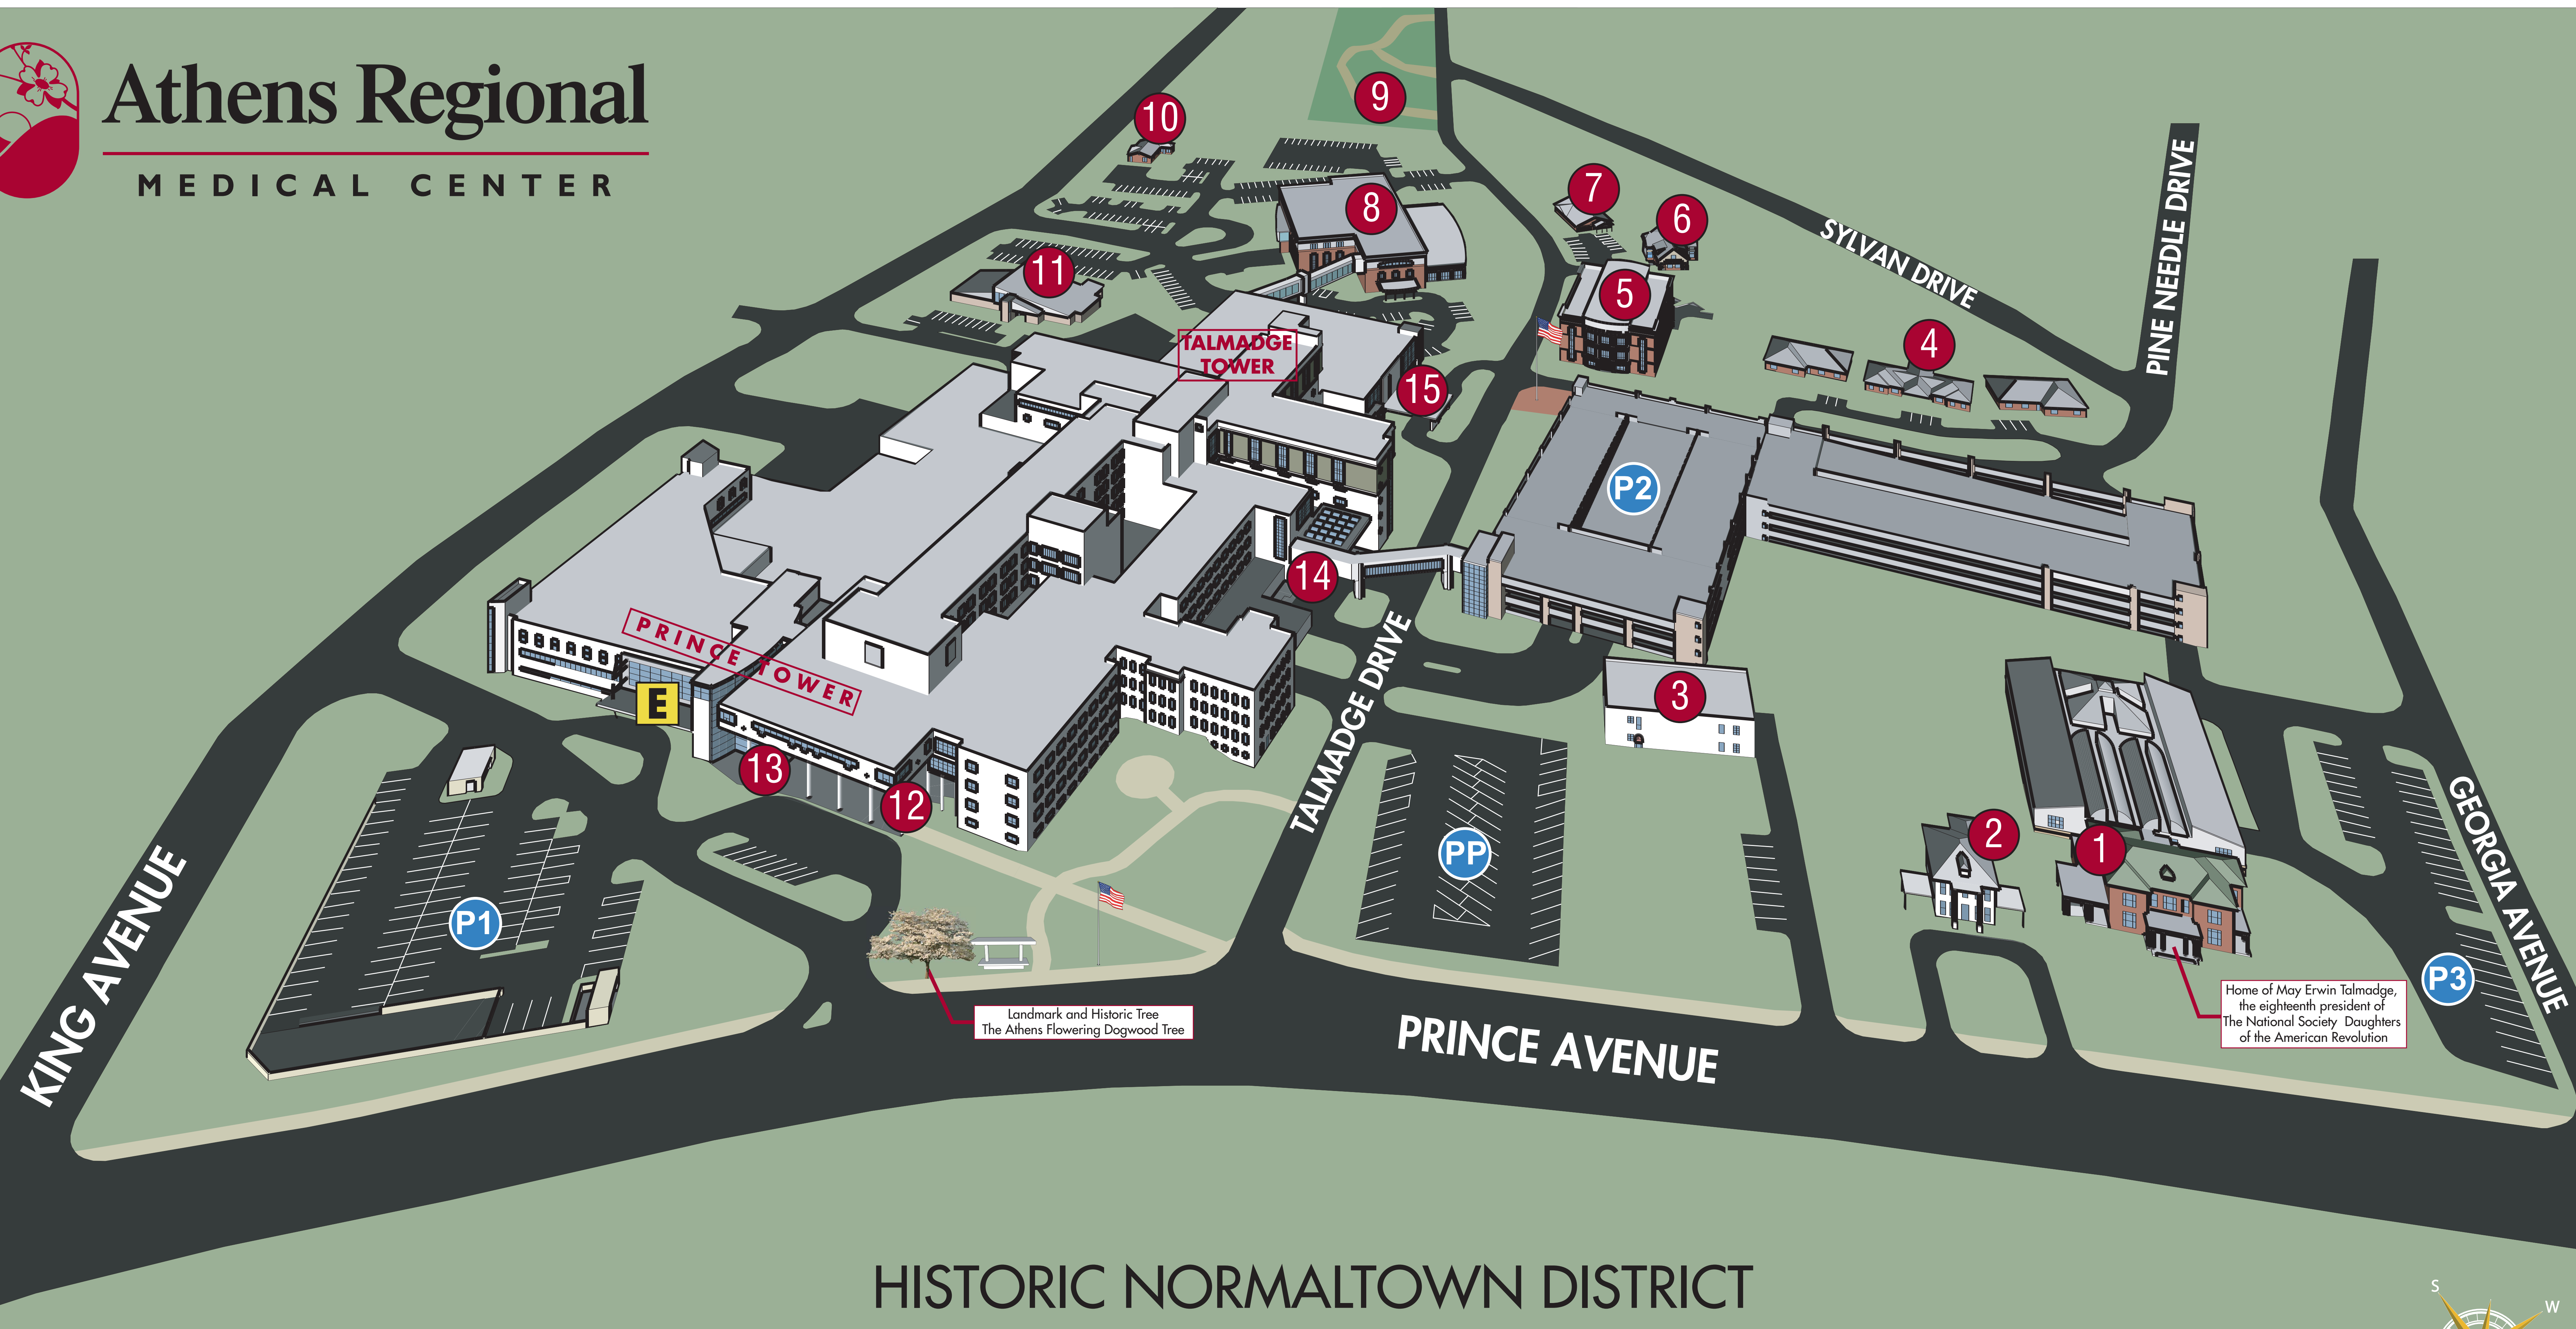

# Athens Regional

MEDICAL CENTER

## HISTORIC NORMALTOWN DISTRICT

### LEGEND

- Athens Regional Health Services Building... 5
- Athens Regional Community Park..... 9
- Corporate Communications Cottage..... 10
- EMERGENCY**..... **E**

- Griffin-DuBose Healing Lodge Site..... 6
- Guest Houses..... 4
- Loran Smith Cancer Center..... 7
- Medical Services Building..... 8
- Outpatient Surgery Center..... 1

- Physician's Imaging Center..... 11
- Personnel Building..... 3
- Prince 1 Entrance..... 12
- Prince 2 Entrance..... 13
- Talmadge 1 Entrance..... 14

- Talmadge 2 Entrance..... 15
- Talmadge House..... 2
- Prince PARKING..... P1
- Talmadge PARKING..... P2
- Outpatient Surgery PARKING..... P3
- Permit PARKING..... PP